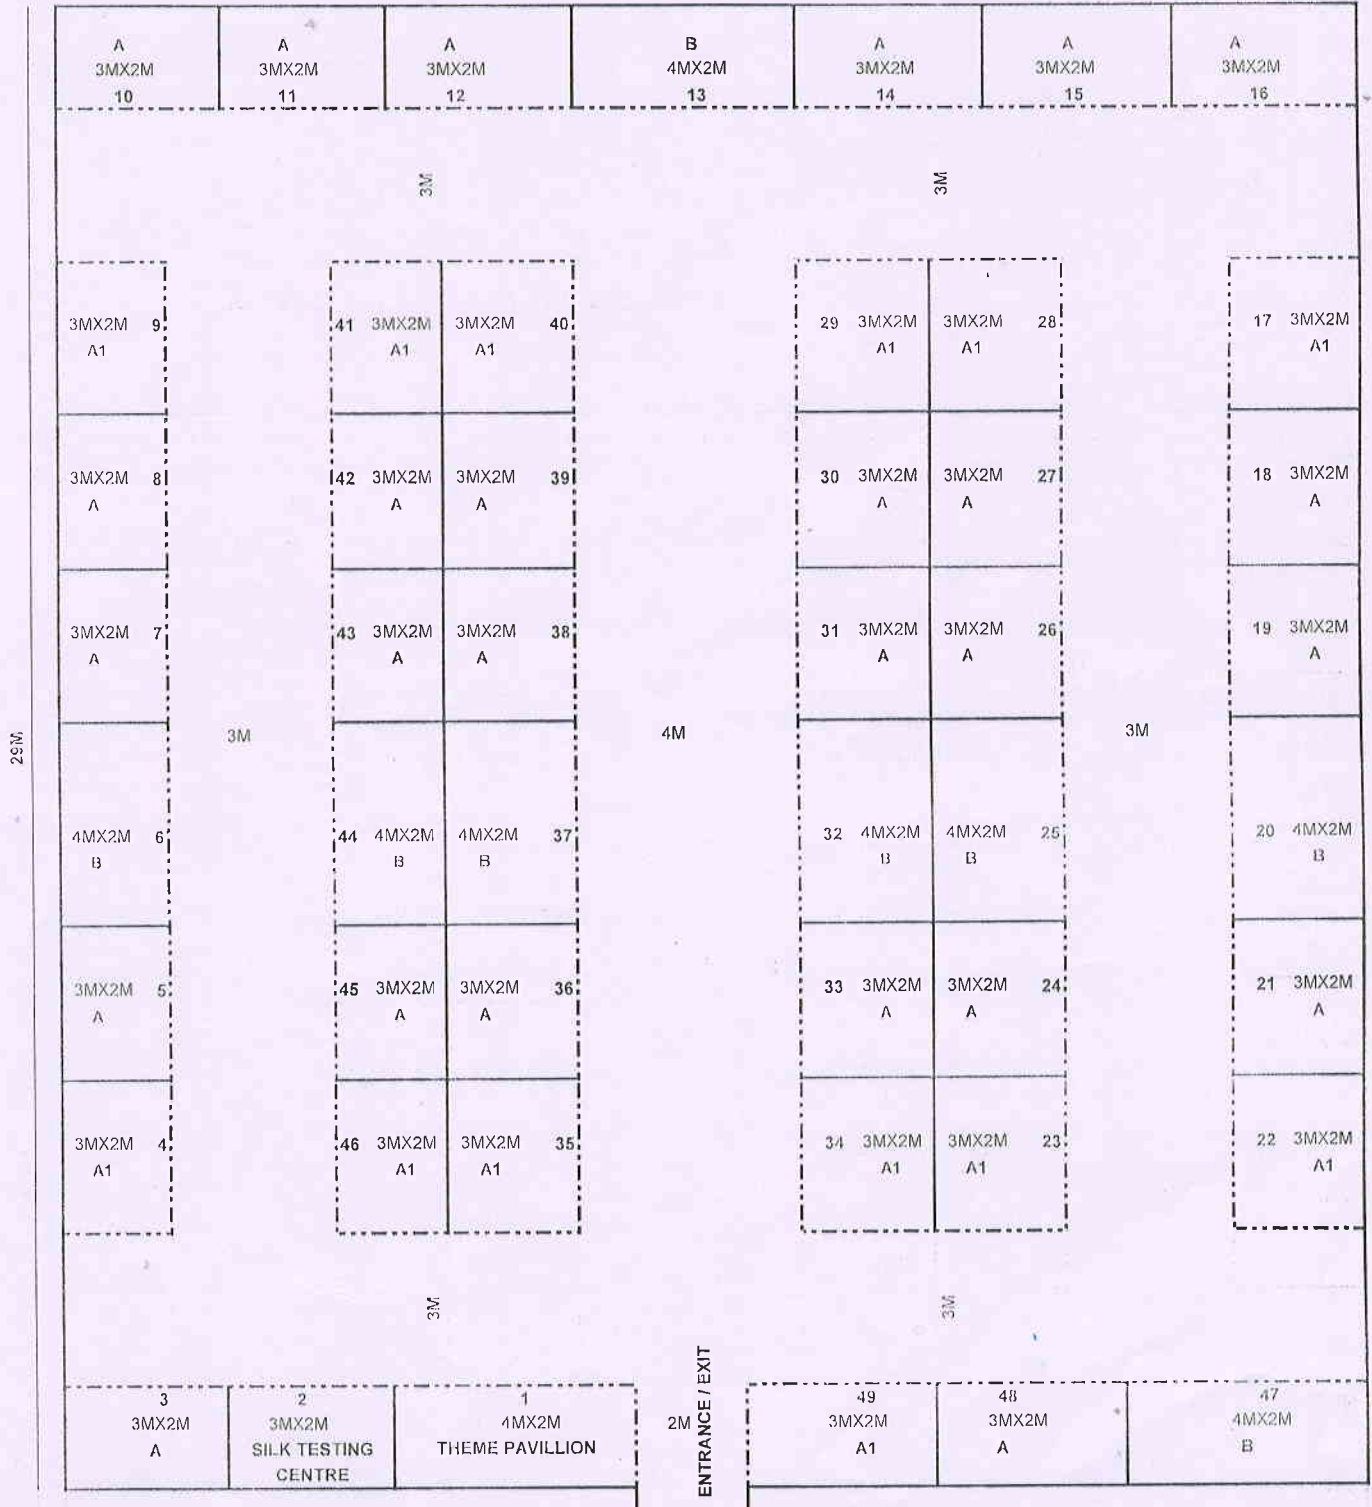

FLOOR PLAN of SILK MARK EXPO 2021, PATNA

(27th April to 1st May, 2022) = 05 days
Hotel Pataliputra, Banquet Hall, Patna- 800001)

22M

Stall Type	No.of Stalls	Stall size (Mtr)	Basic Stall rent	GST@18%	Stall Rent (Rs.)
A	26	3Mx2M	28000	5040	33040
A1	13	3Mx2M	32000	5760	37760
B	8	4Mx2M	35000	6300	41300
			0	0	0
Stall no. 1	1	4Mx2M	THEME PAVILLION		
Stall no. 2	1	3Mx2M	FREE SILK TESTING COUNTER		
TOTAL	49				